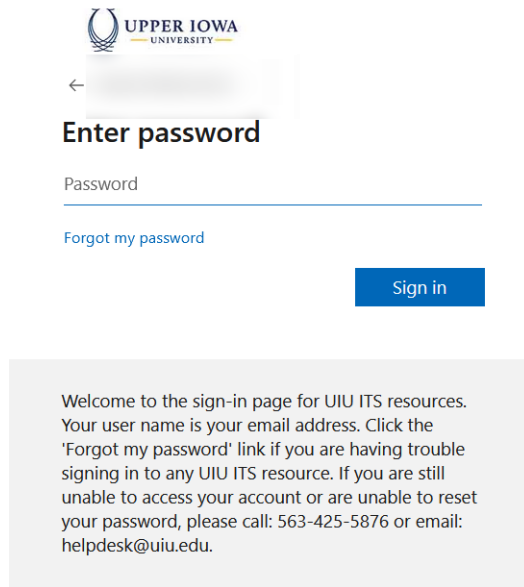

uiuLearn Login Procedures

This tutorial covers how to log in to uiuLearn.

- **Step 1.** Navigate to the uiu.edu website.
- **Step 2.** In the upper right corner of the web page, click the “Login” button and select “My Account”.

- **Step 3.** On the Sign in window, type your UIU email address in the designated field and click the “Next” button.

Sign in

No account? [Create one!](#)

Can't access your account?

[Back](#) [Next](#)

Welcome to the sign-in page for UIU ITS resources. Your user name is your email address. Click the 'Forgot my password' link if you are having trouble signing in to any UIU ITS resource. If you are still unable to access your account or are unable to reset your password, please call: 563-425-5876 or email: helpdesk@uiu.edu.

- **Step 4.** In the Enter Password window, type your password and click the “Sign In” button.

- **Step 5.** Click the “uiuLearn” to access the uiuLearn learning management platform.

➤ **Step 6.** The login was successful.