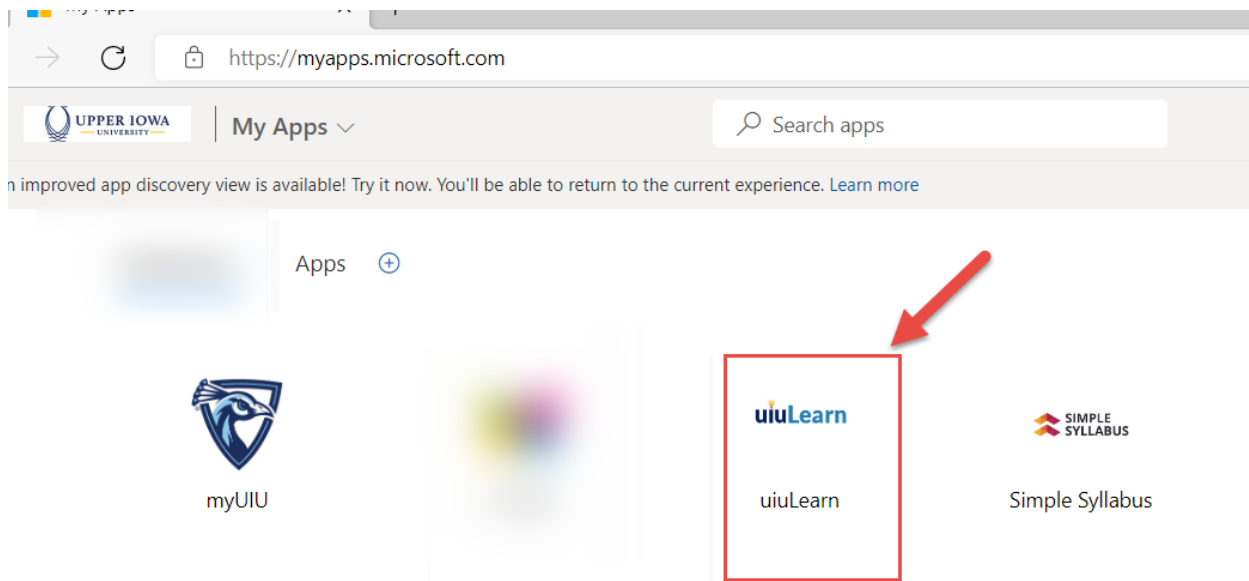

- **Step 5.** Click the “uiuLearn” to access the uiuLearn learning management platform.