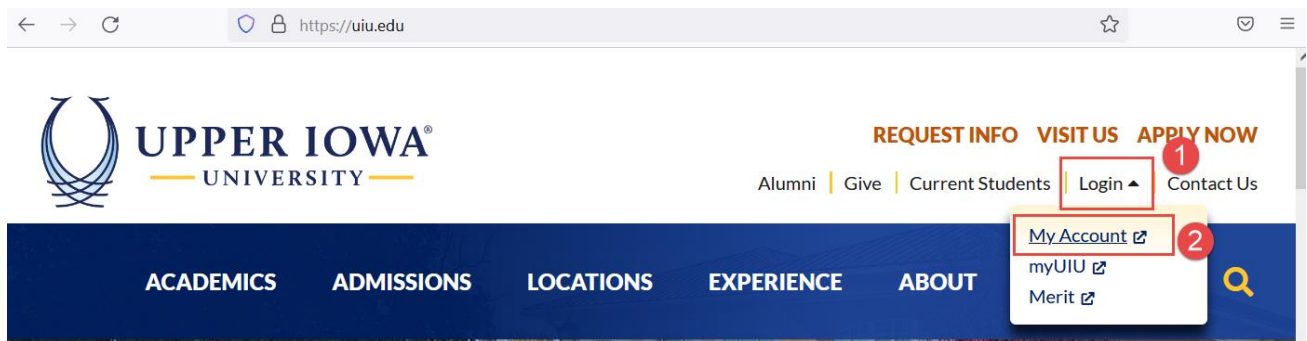

uiuLearn Login Procedures

This tutorial covers how to log in to uiuLearn.

- **Step 1.** Navigate to the uiu.edu website.
- **Step 2.** In the upper right corner of the web page, click the “Login” button and select “My Account”.